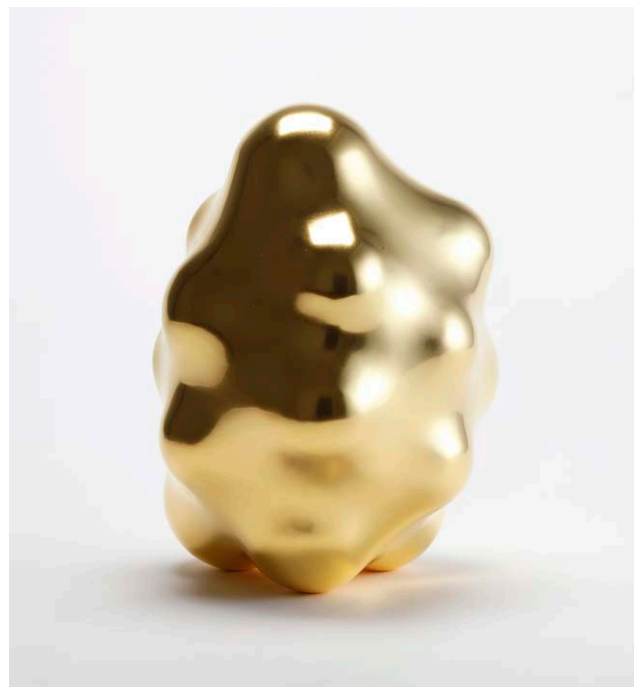

Genta Ishizuka 石塚 源太

Surface Tactility #22

2021

118 x 86.5 x 86.5 cm

Urushi, hemp cloth, 2 way tricot, styrene foam ball *Kanshitsu*-technique

#9478

Inquire about the artworks of the artist, please contact us:
Email info@artcourtgallery.com

ARTCOURT Gallery

Genta Ishizuka 石塚 源太

Surface Tactility (on wall) #4

2021

44.5 x 36.5 x 27.5 cm

Urushi, hemp cloth *Kanshitsu*-technique

#9479

Genta Ishizuka 石塚 源太

Surface Tactility #24

2021

28.5 x 23 x 22 cm

Urushi, gold leaf, styrene foam ball, 2 way tricot
Kanshitsu-technique

#9481

Genta Ishizuka 石塚 源太

Night Hole

2021