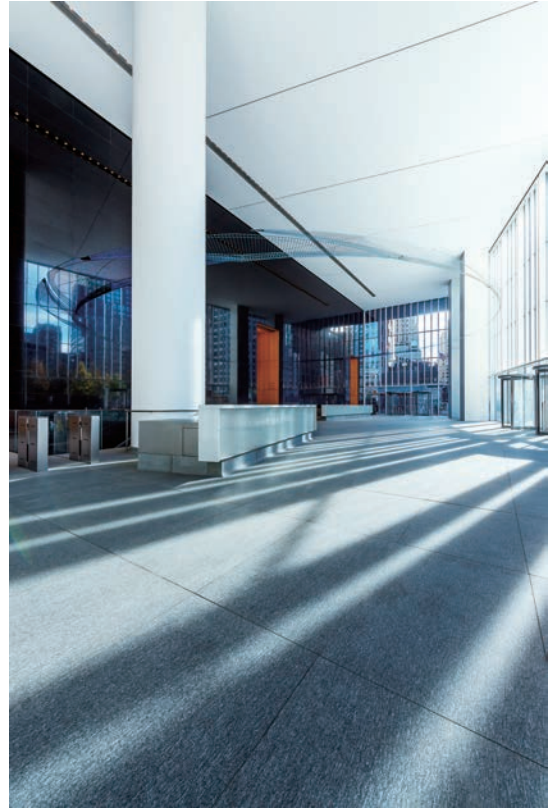

Photographic materials

▲ *Sky Memory* (2009-2013, detail). Titanium alloy. ø30m (semi-circular shape)
Location: Entrance lobby at 4WTC, New York | Photography: Seiji Toyonaga

▶ *Sky Memory* (2009-2013). Titanium alloy. ø30m (semi-circular shape)
Location: Entrance lobby at 4WTC, New York | Photography: Seiji Toyonaga