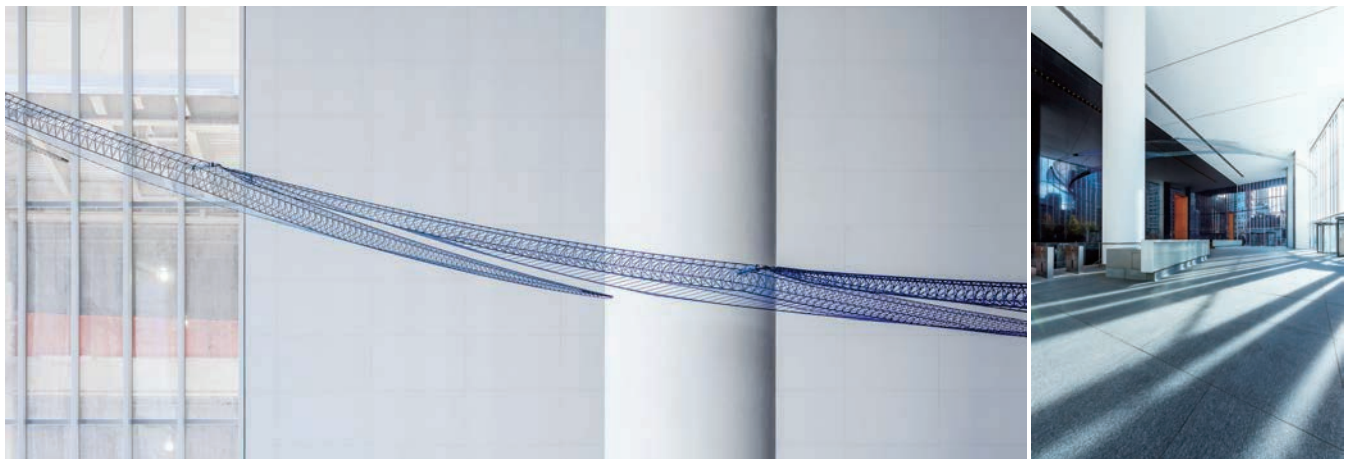

Nishino is an artist known for large-scale metal sculpture employing themes from nature such as sky and wind. His work is dynamic in its scale, yet graceful in its details and movement. His sculptures have been installed around the world as public art and are highly praised domestically and internationally. Nishino unveiled the enormous $\phi 30\text{m}$ sculpture *Sky Memory* at 4 World Trade Center in New York City last fall. Many media featured Nishino's work harmoniously resting in the sophisticated space designed by Fumihiko Maki. ARTCOURT Gallery is thrilled to have Nishino back for the first time in ten years. This exhibition premieres Nishino's most recent works as well as celebrates the release of Nishino's first publication "Kozo Nishino: *SKY MEMORY*"*.