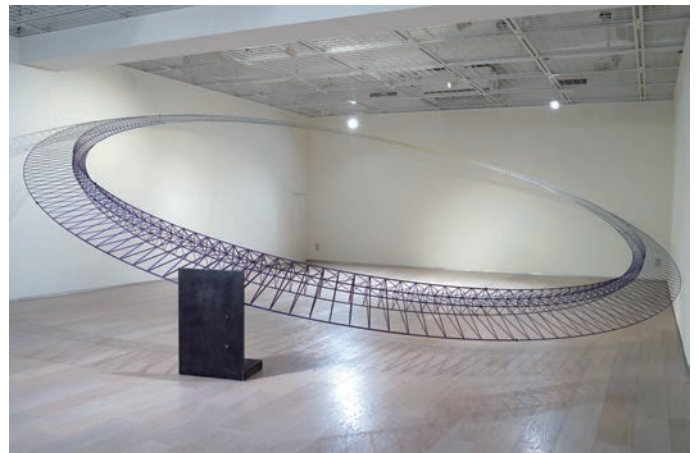

▲ *Space Memory* (2014)
Solo exhibition at LIXIL GALLERY 2, Tokyo (April 18 – May 27).

---

*Please contact Ami Fukuda at ARTCOURT Gallery for any inquiries including photographic materials.

OAP Art Court 1F, 1-8-5 Tenmabashi, Kita-ku, Osaka 530-0042 | info@artcourtgallery.com | T: (+81) 6-6354-5444 | F: (+81) 6-6354-5449 | artcourtgallery.com