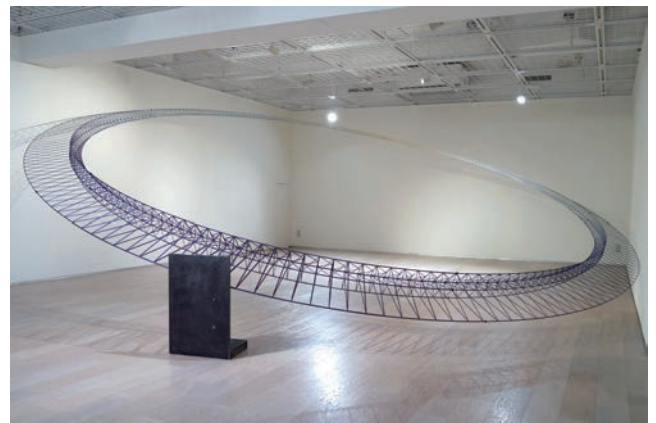

Main Collections and Installation Locations

Outside of Japan/

2013 4 World Trade Center, New York, U.S.A.
Power Station of Art, Shanghai, China
2012 ACT (Australian Capital Territory), Canberra, Australia
2010 Hannam the Hill Sculpture Park, Seoul, Korea
2008 Sydney, Australia
2001 Gimpo Sculpture Park, Gimpo, Korea

In Japan/

2013 WATERRASS, Tokyo
2010 Soseigawa Park, Sapporo, Hokkaido
2007 East exit, JR Shimizu Station, Shizuoka
2005 East side of Yamaguchi University Hospital
2003 Hokkaido Ryoikuen (treatment center for disabled children, Asahikawa, Hokkaido)
Shimodate Museum of Art, Ibaraki
Outside JR Aioi Station, Hyogo
2002 East exit, JR Nagano Station
2000 Toppan Koishikawa Building, Tokyo
Nita, Tokamachi City, Niigata
1999 Kirishima Open-air Museum, Aira-gun, Kagoshima
Katakura Park, Ube, Yamaguchi
1998 International Convention Center, Toyama
1997 Ube Outdoor Sculpture Museum, Yamaguchi
1995 Chigasaki Park Pool, Kanagawa
1994 Act City, Hamamatsu, Shizuoka
1993 Ohashi Park, Nagasaki
1989 The National Museum of Modern Art, Tokyo
Island-wide Art Museum, Onomichi, Hiroshima
1988 Museum of Modern Art, Saitama
1985 Kyoto Prefectural Library and Archive

▲ *Space Memory*, 2014, Solo exhibition at LIXIL GALLERY 2, Tokyo (April 18 – May 27)

*Please contact Ami Fukuda at ARTCOURT Gallery for any inquiries including photographic materials.

OAP Art Court 1F, 1-8-5 Tenmabashi, Kita-ku, Osaka 530-0042 | info@artcourtgallery.com | T: (+81) 6-6354-5444 | F: (+81) 6-6354-5449 | artcourtgallery.com