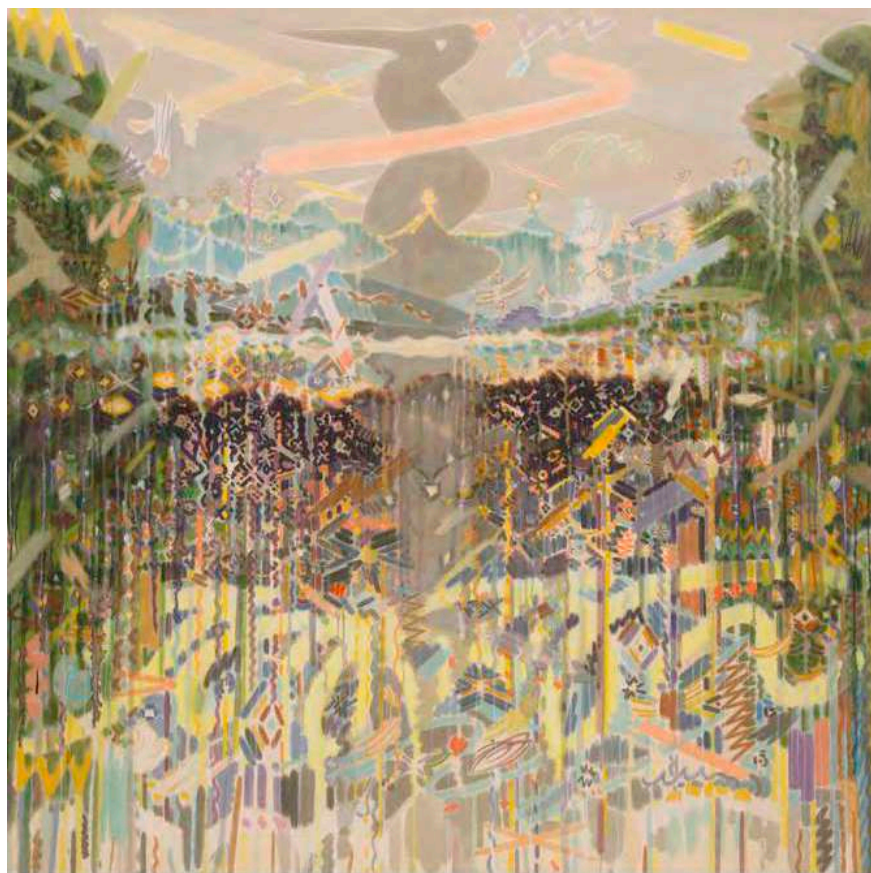

牡丹 靖佳

Yasuyoshi Botan

兎の夜

RABBIT NIGHT

油彩、アルキド樹脂、鉛筆、
キャンバス

Oil, Alkyd, pencil on canvas

162 x 162 cm

2023

[Inquire for Price](#)